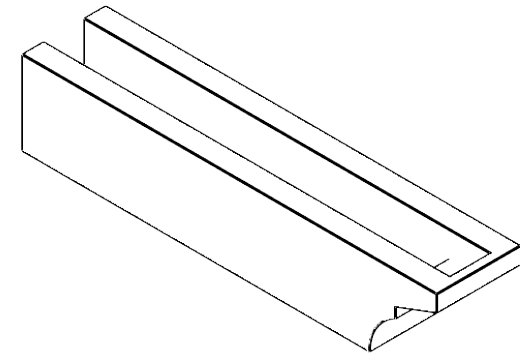

ITEM NUMBER: RFTURO040X04000X20000X004MON00RCPR

4"W X 4"H X 20"L TIMBERTHANE ROUGH CEDAR MONTEREY FAUX WOOD OPEN RAFTER TAIL, 4"L END, PRIMED TAN

SIDE PROFILE

FRONT PROFILE

ISOMETRIC

GENERATED DATE : 03/02/2023

EKENA MILLWORK
 2300 WEST MAIN ST.
 CLARKSVILLE, TX 75426
 TOLL FREE: 866-607-0453
 WWW.EKENAMILLWORK.COM

NOTES

1. INSTALLATION TO BE COMPLETED IN ACCORDANCE WITH MANUFACTURER'S SPECIFICATIONS.
2. DRAWING MAY NOT BE TO SCALE
3. THIS DRAWING IS INTENDED FOR DESIGN AND PLANNING PURPOSES ONLY.
4. ALL INFORMATION CONTAINED HEREIN WAS CURRENT AT THE TIME OF DEVELOPMENT BUT MUST BE REVIEWED AND APPROVED BY THE PRODUCT MANUFACTURER TO BE CONSIDERED ACCURATE.
5. TIMBERTHANE ARCHITECTURAL PRODUCTS ARE MADE FROM HIGH DENSITY URETHANE AND COME FACTORY PRIMED