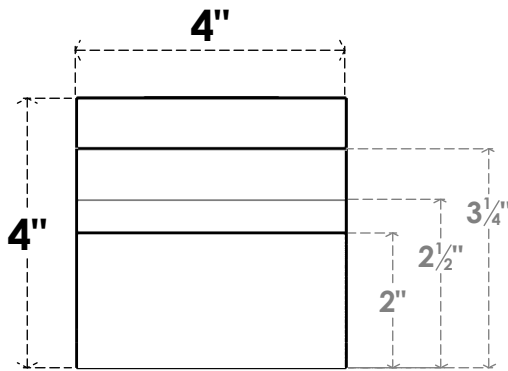

ITEM NUMBER: RFTURO040X04000X20000X004MON00RCPR

4"W X 4"H X 20"L TIMBERTHANE ROUGH CEDAR MONTEREY FAUX WOOD OPEN RAFTER TAIL, 4"L END, PRIMED TAN

SIDE PROFILE

FRONT PROFILE

ISOMETRIC

GENERATED DATE : 03/02/2023