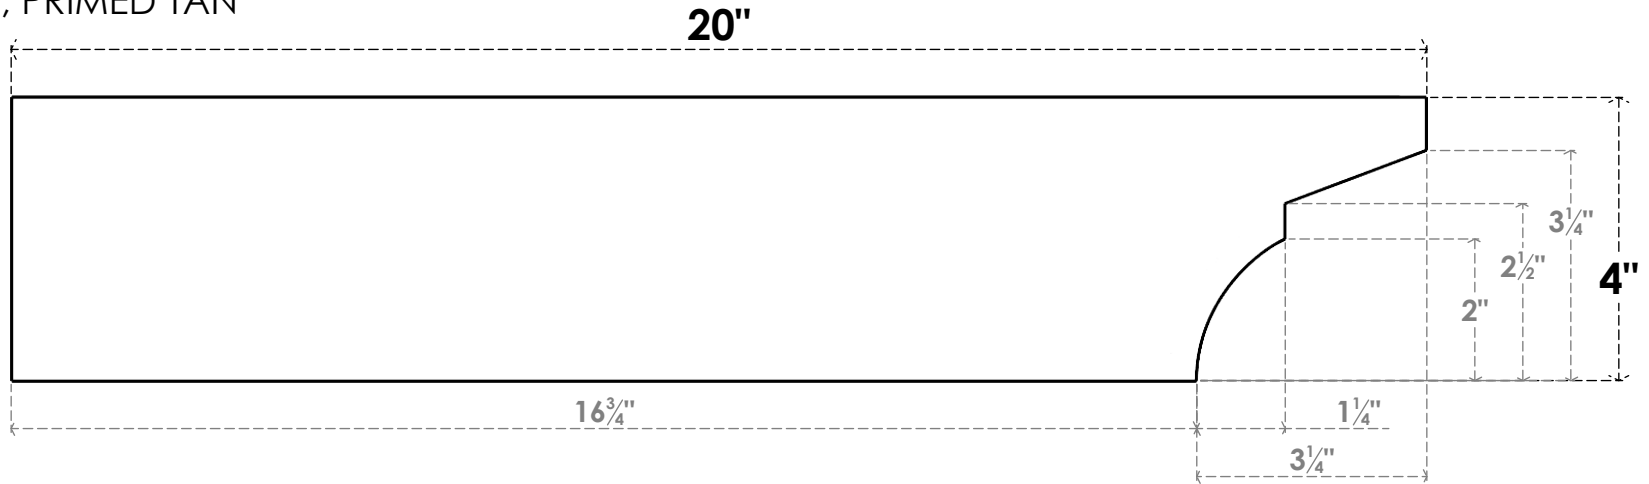

ITEM NUMBER: RFTURO040X04000X20000X004MON00RCPR

4"W X 4"H X 20"L TIMBERTHANE ROUGH CEDAR MONTEREY FAUX WOOD OPEN RAFTER TAIL, 4"L END, PRIMED TAN

SIDE PROFILE

FRONT PROFILE

ISOMETRIC

GENERATED DATE : 03/02/2023